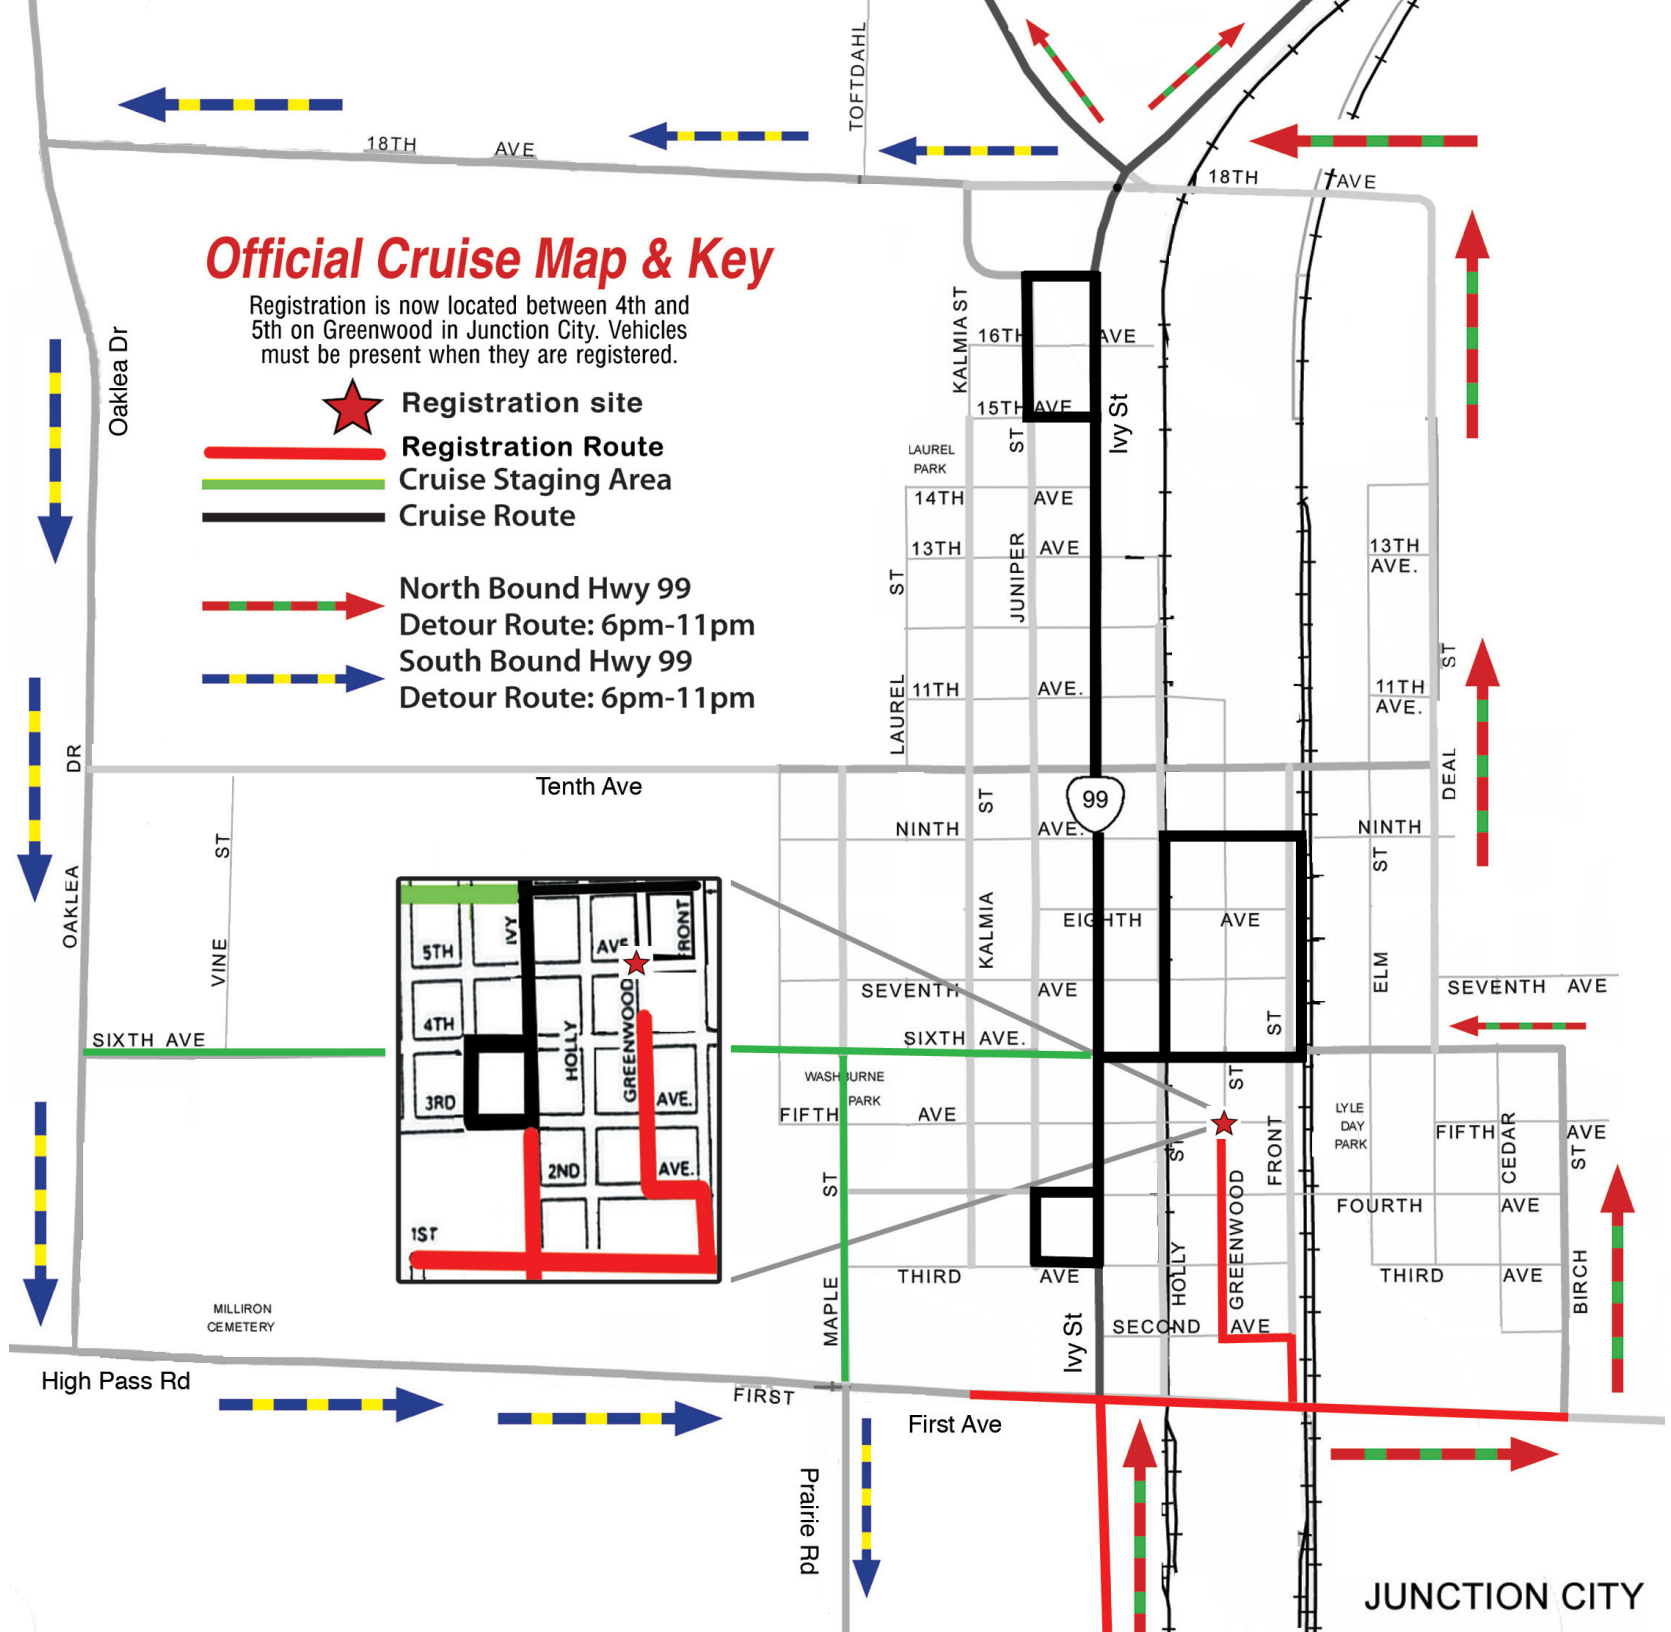

Official Cruise Map & Key

Registration is now located between 4th and 5th on Greenwood in Junction City. Vehicles must be present when they are registered.

-  **Registration site**
-  **Registration Route**
-  **Cruise Staging Area**
-  **Cruise Route**
-  **North Bound Hwy 99 Detour Route: 6pm-11pm**
-  **South Bound Hwy 99 Detour Route: 6pm-11pm**

JUNCTION CITY