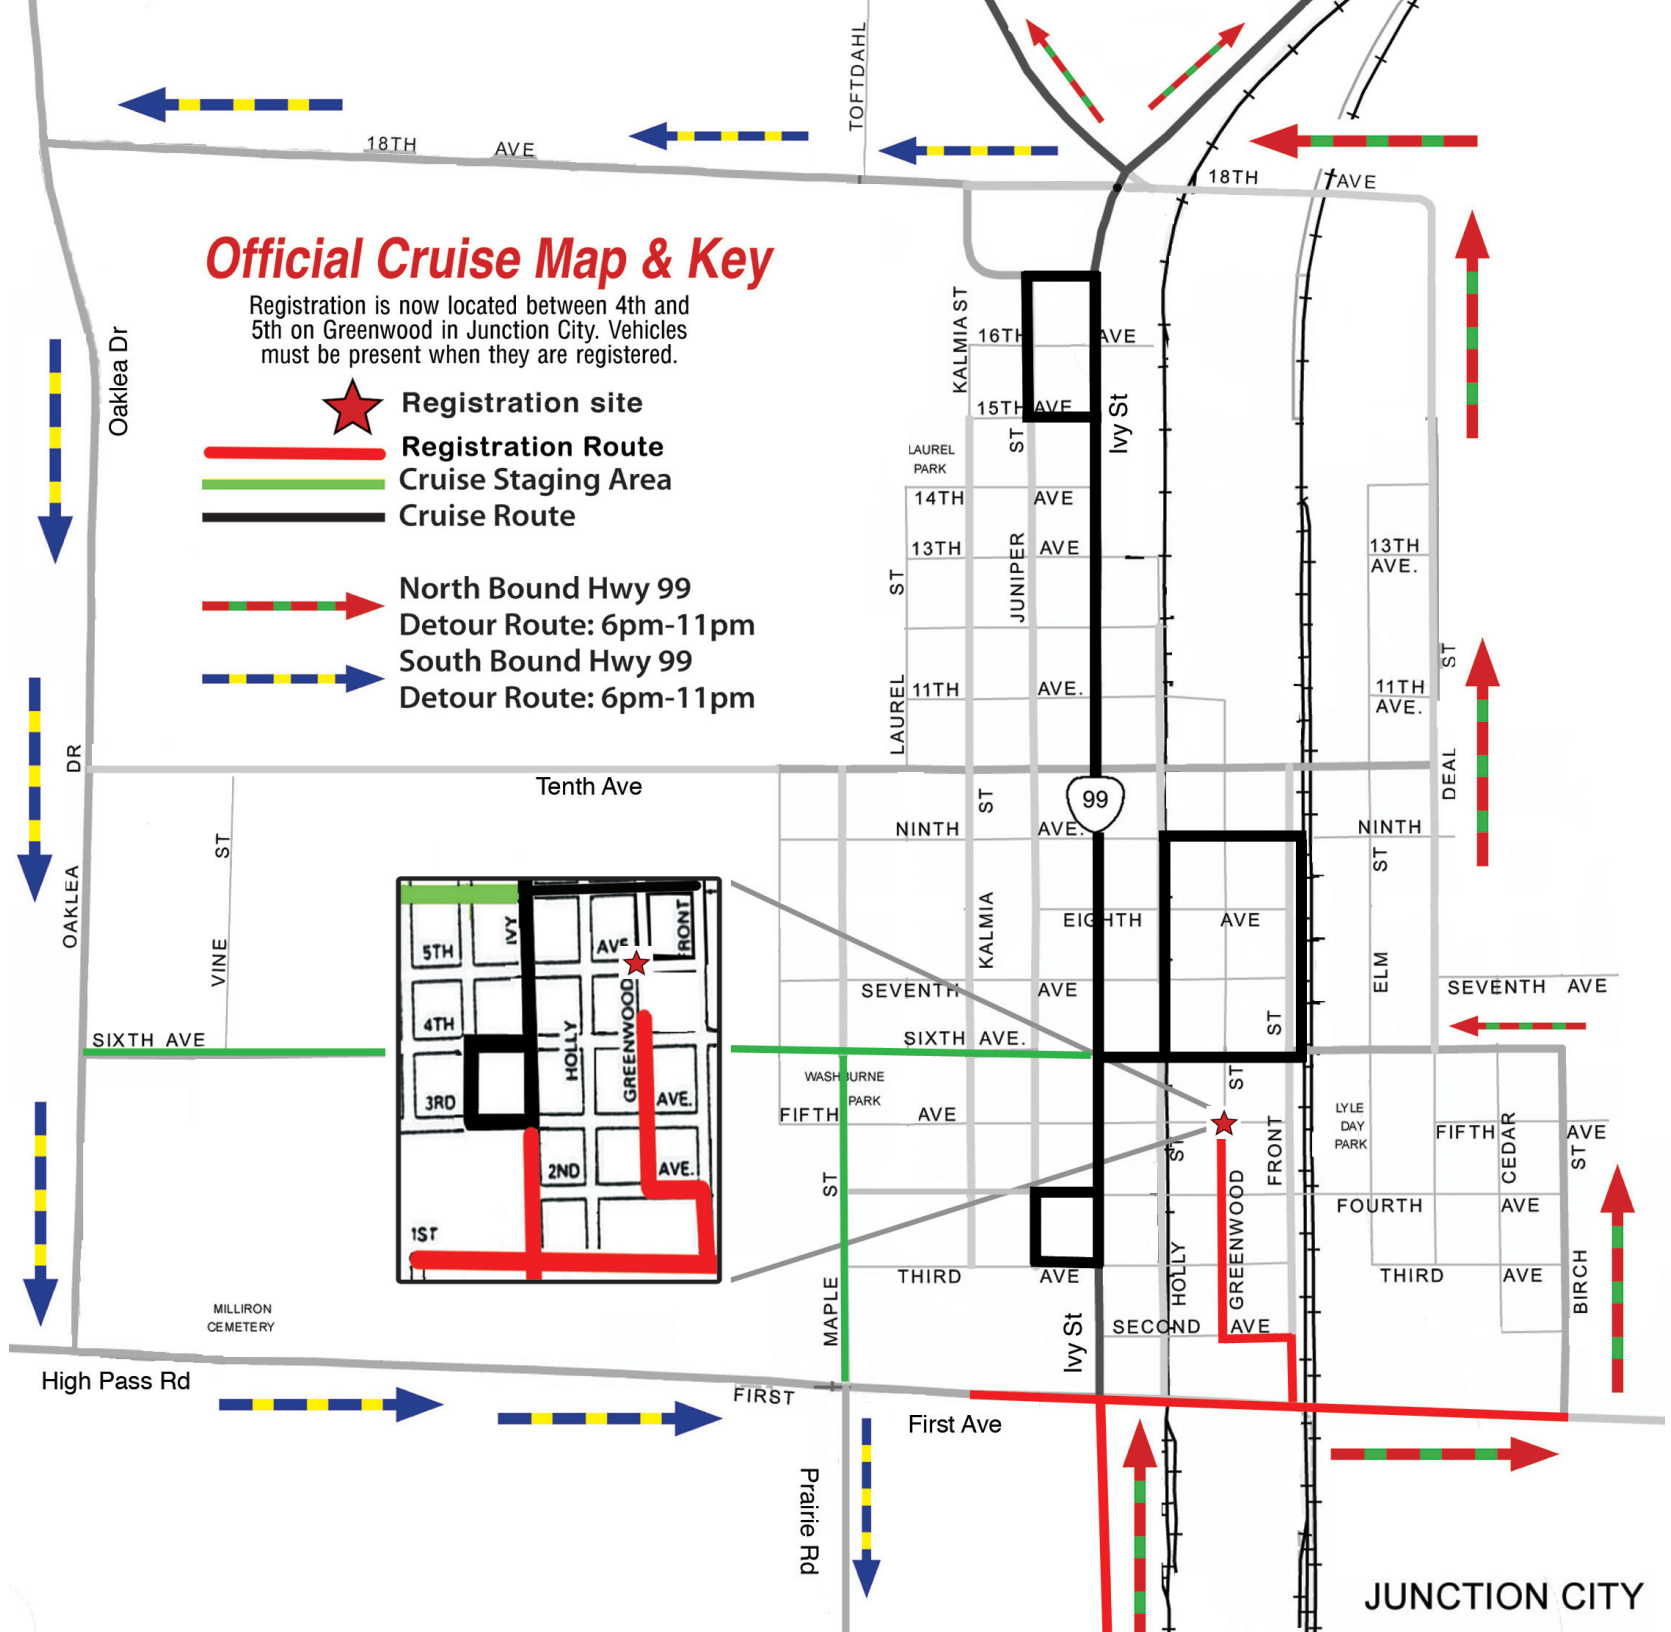

# Official Cruise Map & Key

Registration is now located between 4th and 5th on Greenwood in Junction City. Vehicles must be present when they are registered.

-  **Registration site**
-  **Registration Route**
-  **Cruise Staging Area**
-  **Cruise Route**
-  **North Bound Hwy 99 Detour Route: 6pm-11pm**
-  **South Bound Hwy 99 Detour Route: 6pm-11pm**

JUNCTION CITY