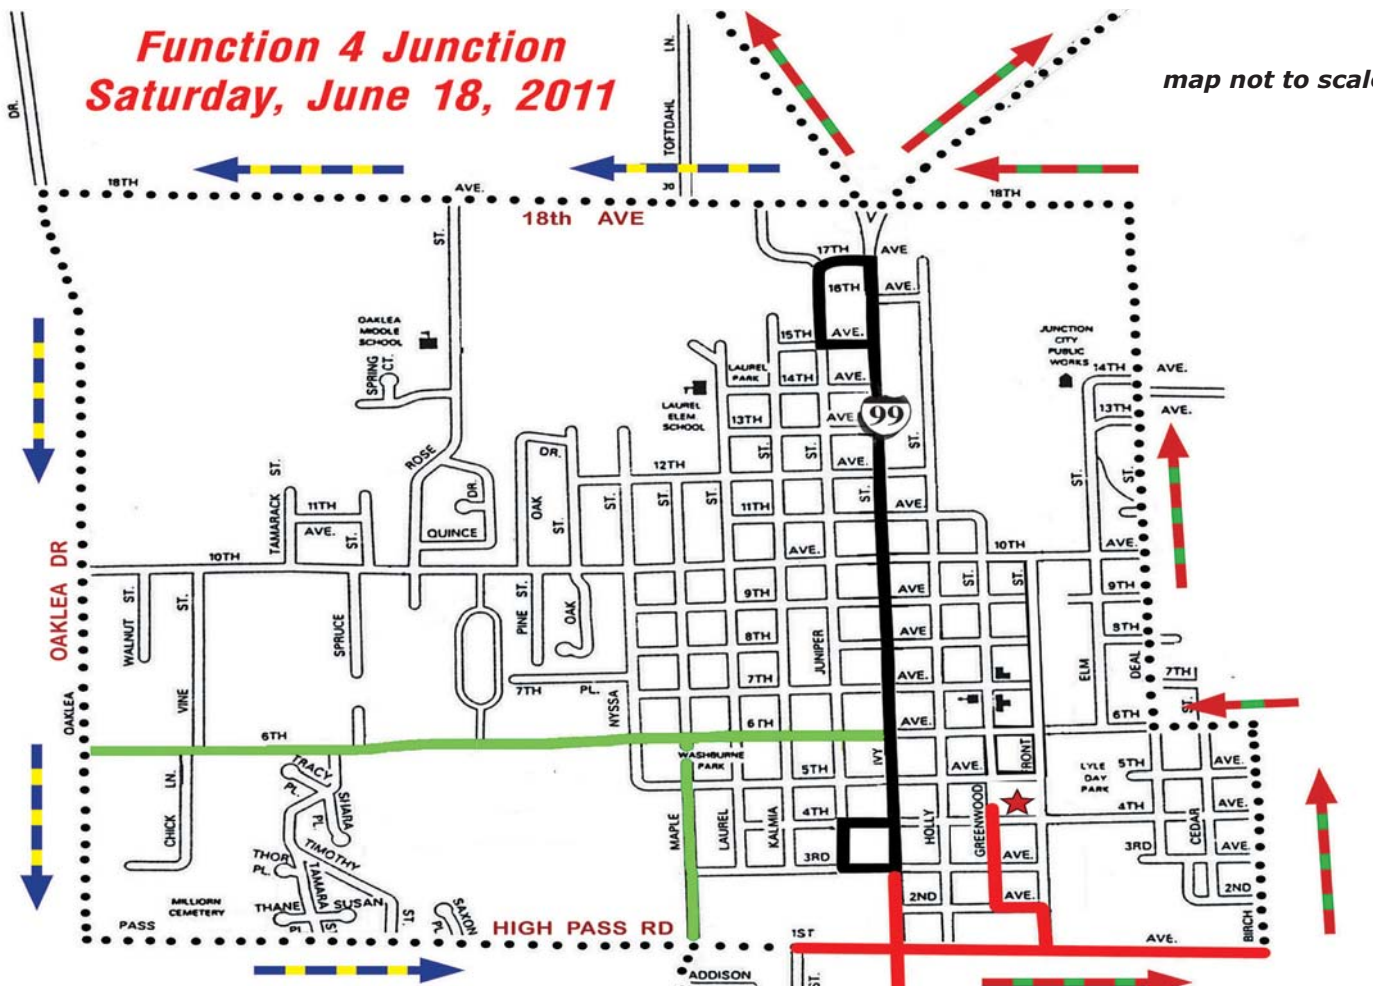

Function 4 Junction Saturday, June 18, 2011

map not to scale

Official Cruise Map & Key

Registration is now located between 4th and 5th on Greenwood in Junction City. Vehicles must be present when they are registered.

-  Registration site
-  Registration Route
-  Cruise Staging Area
-  Cruise Route
-  Hwy 99 Detour Routes
-  North Bound Hwy 99
-  Detour Route: 6pm-11pm
-  South Bound Hwy 99
-  Detour Route: 6pm-11pm